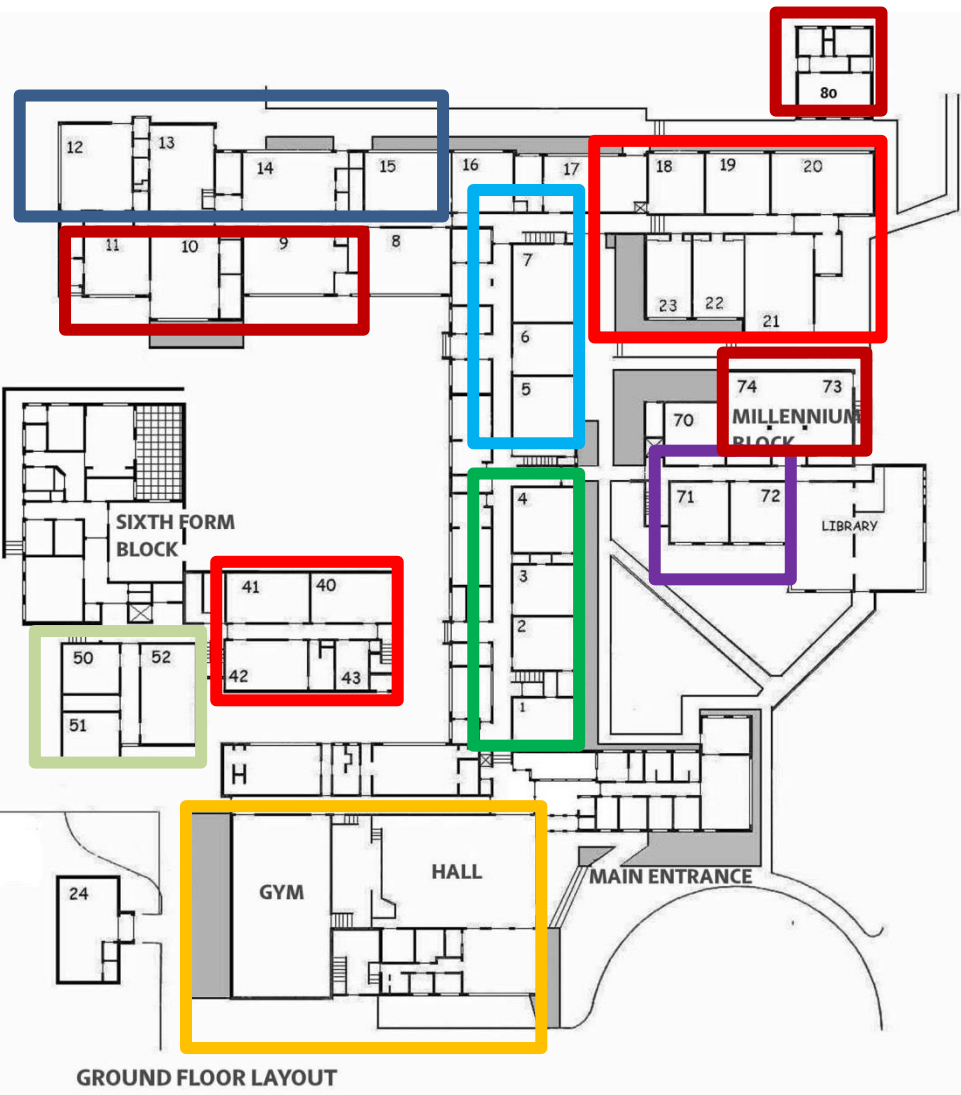

# SHERINGHAM HIGH SCHOOL – ROOM PLAN

English	Blue
Maths	Green
Science	Red
Music, Drama & Art	Dark Red
Design Technology	Blue

History, Geography & PE	Purple
Physical Ed	Yellow
ICT	Orange
Business and Voc Ed	Light Green