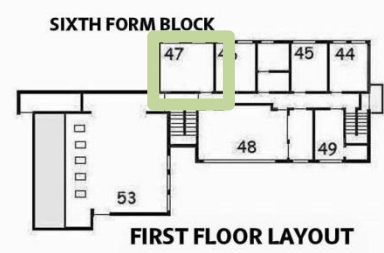

# SHERINGHAM HIGH SCHOOL – ROOM PLAN

English	Blue
Maths	Green
Science	Red
Music, Drama & Art	Dark Red
Design Technology	Blue

History, Geography & PE	Purple
Physical Ed	Yellow
ICT	Orange
Business and Voc Ed	Light Green